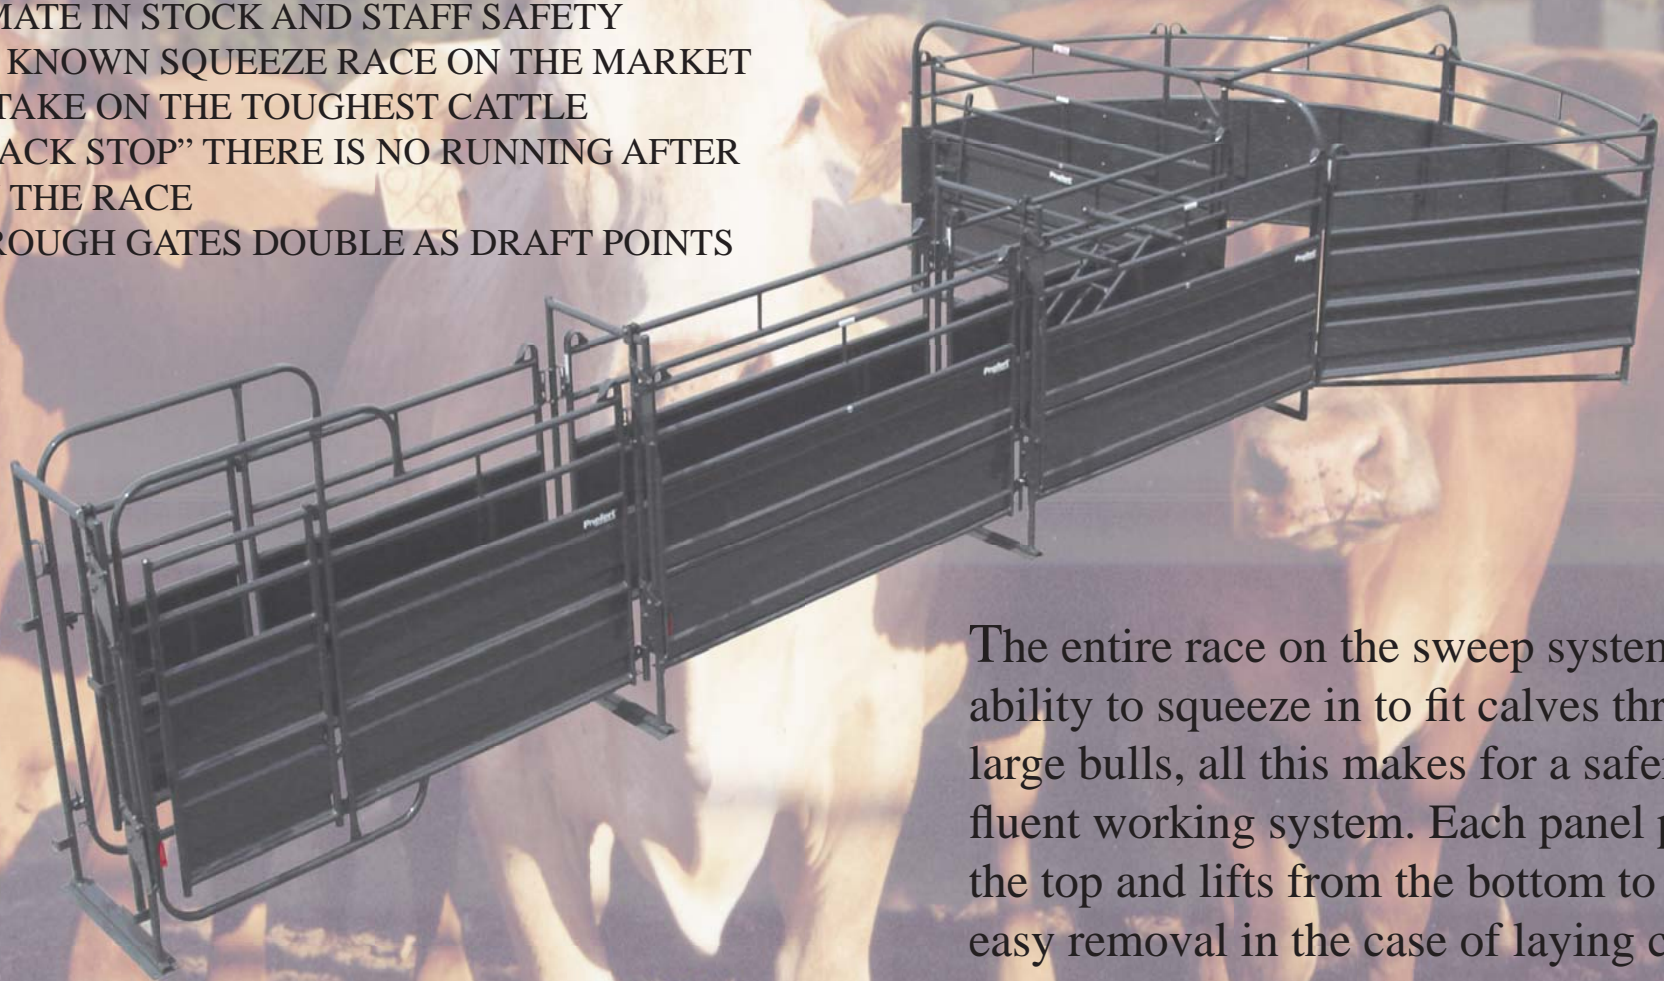

The **REVOLUTION**™

Sweep and Alley Systems

- THE ULTIMATE IN STOCK AND STAFF SAFETY
- THE ONLY KNOWN SQUEEZE RACE ON THE MARKET
- BUILT TO TAKE ON THE TOUGHEST CATTLE
- WITH A “BACK STOP” THERE IS NO RUNNING AFTER CATTLE IN THE RACE
- WALK THROUGH GATES DOUBLE AS DRAFT POINTS

The entire race on the sweep system has the ability to squeeze in to fit calves through to large bulls, all this makes for a safer, more fluent working system. Each panel pivots at the top and lifts from the bottom to allow easy removal in the case of laying cattle.